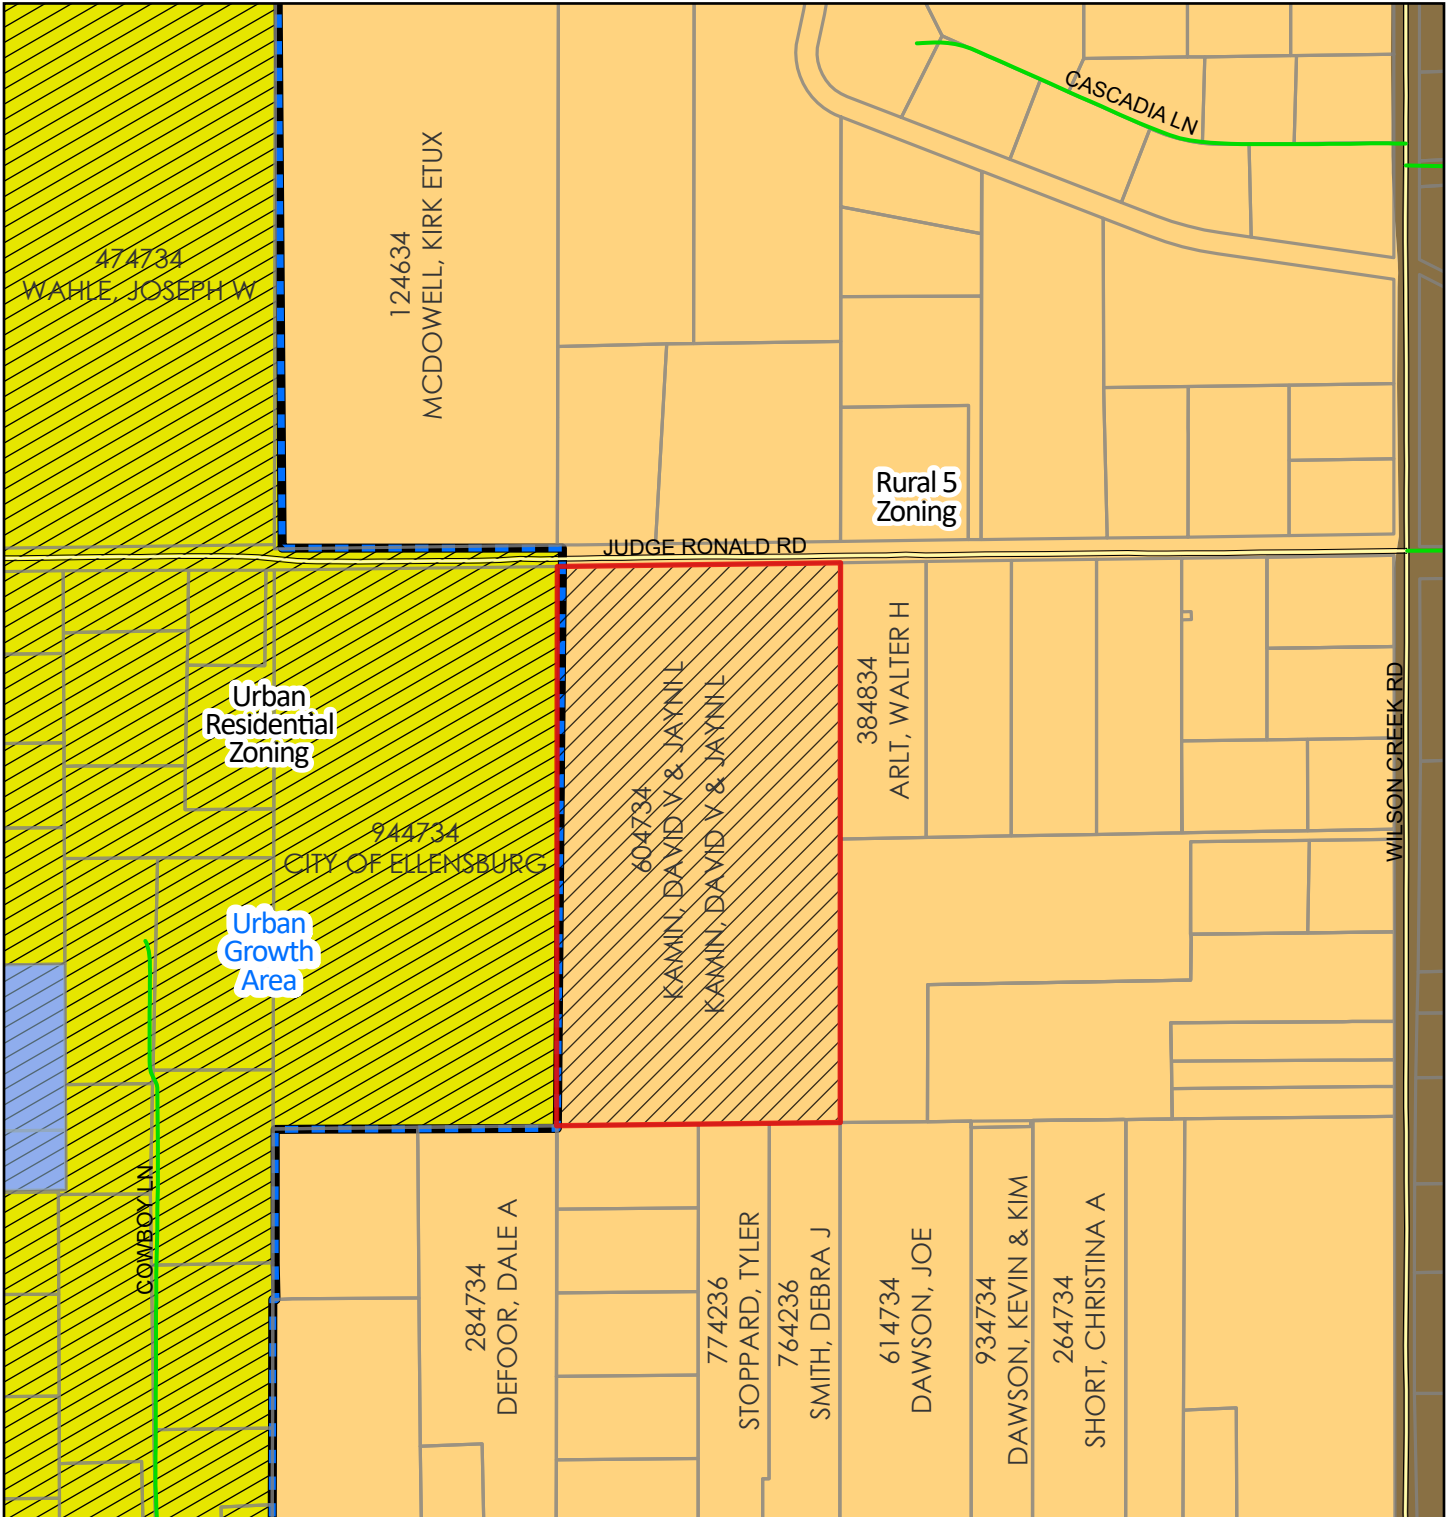

# AU-26-00005 Kamin

## Zoning

Kittitas County GIS

# 2026

Coordinate System: NAD 1983 StatePlane Washington South FIPS 4602 Feet